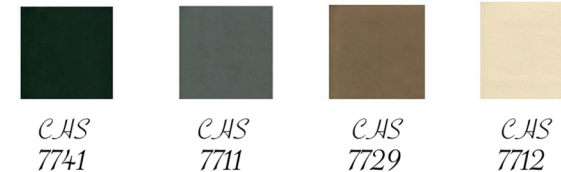

## Drawer Lining Colour

Lusso delivers affordable luxury; handcrafted in Yorkshire to the finest quality. Designed with lustorous bespoke décor, watch winders to maintain those most treasured timepieces and beautiful suede drawers providing elegant protection for precious jewellery.