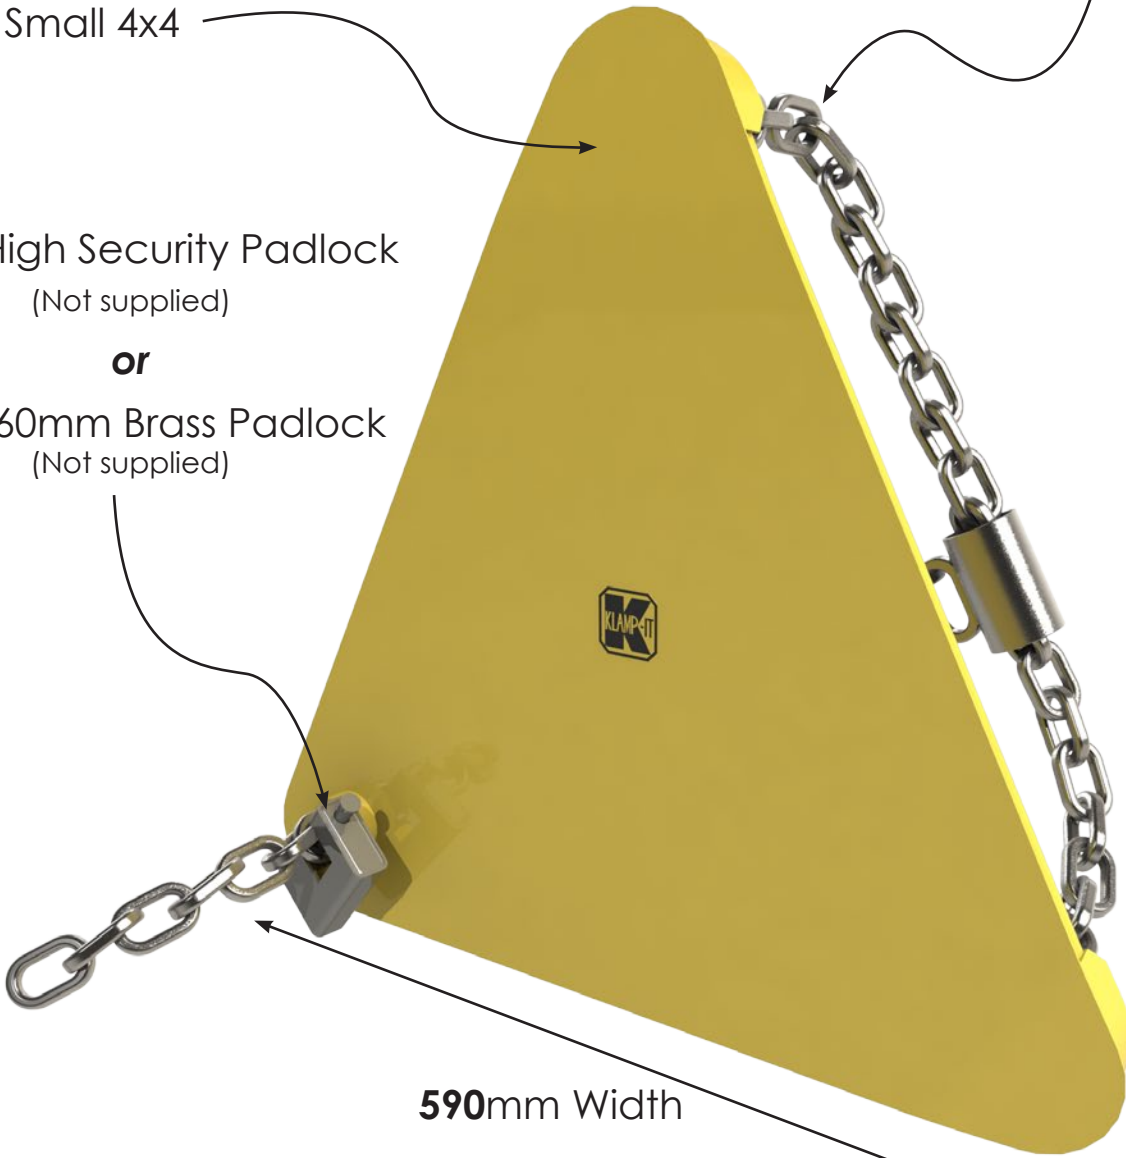

**TRIANGULAR
WHEEL CLAMP**

KNK-L

Fits all Ranges
of Wheels from
Smallest Car to
Small 4x4

Hardened Steel
Chain

PW20 High Security Padlock
(Not supplied)

or

PW10 60mm Brass Padlock
(Not supplied)

590mm
Height

590mm Width